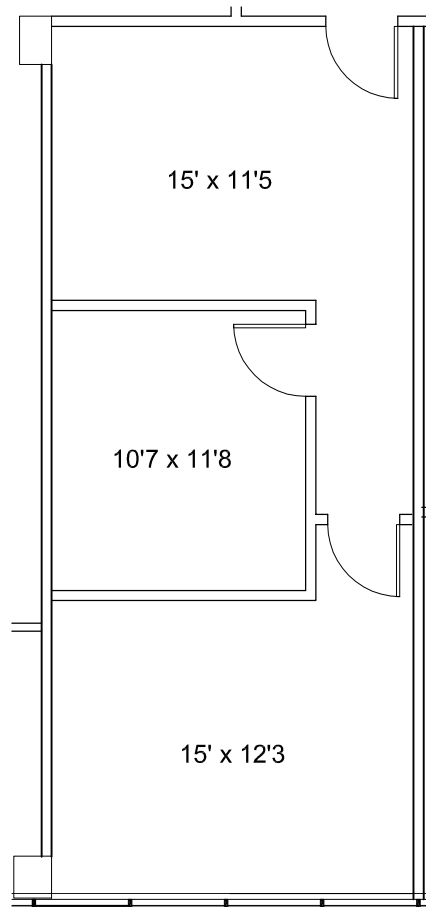

SUITE 622
LOCATION PLAN

SUITE 622

611 R.S.F.

85 NE Loop 410
San Antonio, Texas 78216

Brass Corporate Office
85 NE Loop 410
Suite #130
San Antonio, TX 78216
Tel: 210.340.5500
Fax: 210.499.5496

www.BRASS.us

DREWRYMARTIN
ARCHITECTS • INTERIOR DESIGNERS

10.16.2020
scale: 1/8" = 1'-0"
dimensions are
approximate only.
project# 503001