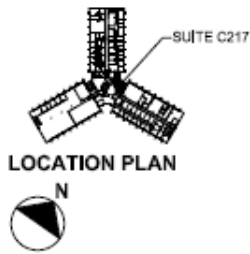

Woodcock Building

Woodcock – Suite C217

844 R.S.F

4241 Woodcock Drive
SAN ANTONIO, TEXAS 78228

Brass Corporate Office
85 NE Loop 410
Suite #130
San Antonio, Tx 78216

P: 210-970-RENT
F: 210-499-5495
www.BRASS.us