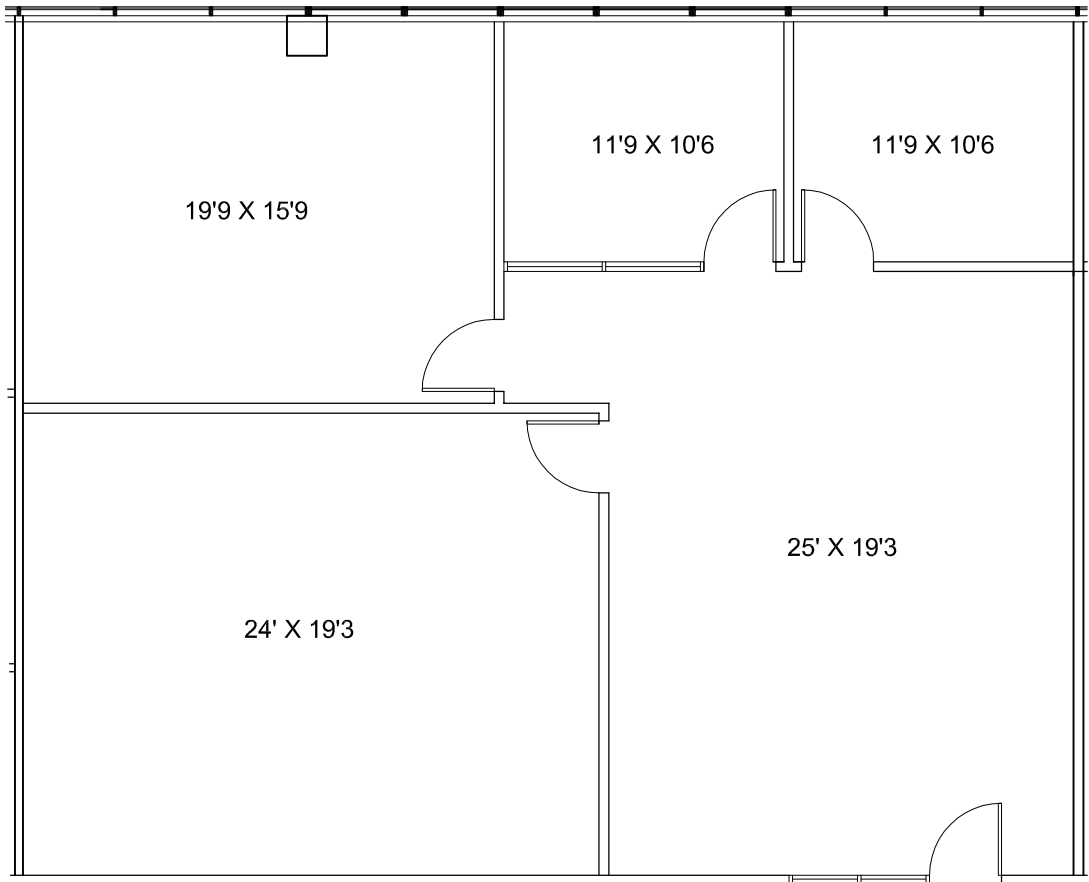

The Atrium

DREWRY MARTIN, Inc.
ARCHITECTS • INTERIORS • PLANNERS

03.11.2020
scale: 1/8" = 1'-0"
dimensions are
approximate only.
project# 503001

SUITE 415
1,855 R.S.F.

85 NE Loop 410
SAN ANTONIO, TEXAS 78216