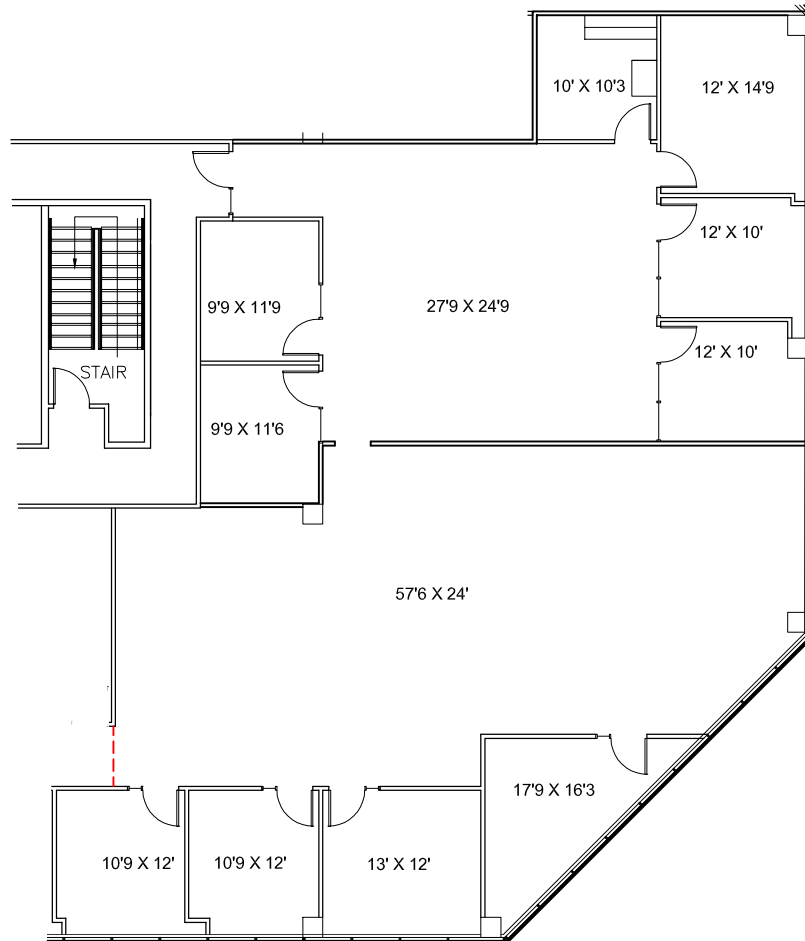

LOCATION PLAN

THE ATRIUM - SUITE 307
4,207 R.S.F.

85 NE Loop 410
SAN ANTONIO, TEXAS 78216

Brass Corporate Office
85 NE Loop 410, STE 100
San Antonio, TX 78216
Tel: 210.340.5500
Fax: 210.499.5496

www.BRASS.us

DREWRY MARTIN, Inc.
ARCHITECTS • INTERIORS • PLANNERS
05.21.2020
scale: 1" = 20'-0"
dimensions are
approximate only.
project# 503001