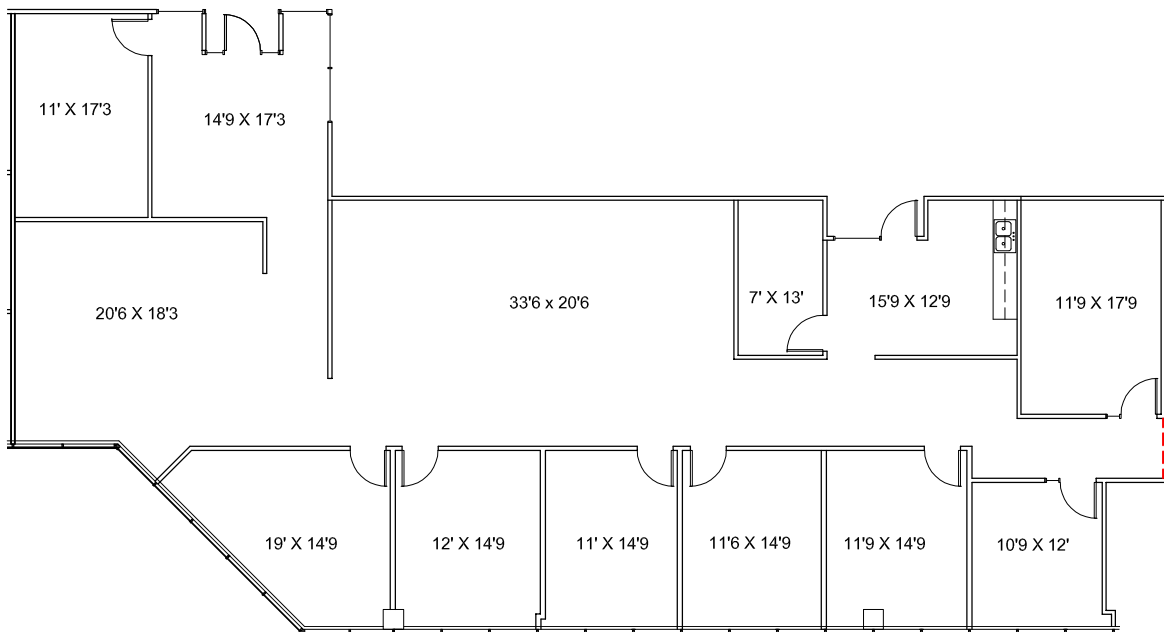

SUITE 301

LOCATION PLAN

THE ATRIUM - SUITE 301
4,130 R.S.F.

85 NE Loop 410
SAN ANTONIO, TEXAS 78216

Brass Corporate Office
85 NE Loop 410, STE 100
San Antonio, TX 78216
Tel: 210.340.5500
Fax: 210.499.5496

www.BRASS.us

DREWRY MARTIN, Inc.
ARCHITECTS • INTERIORS • PLANNERS

05.21.2020
scale: 1/16" = 1'-0"
dimensions are
approximate only.
project# 503001